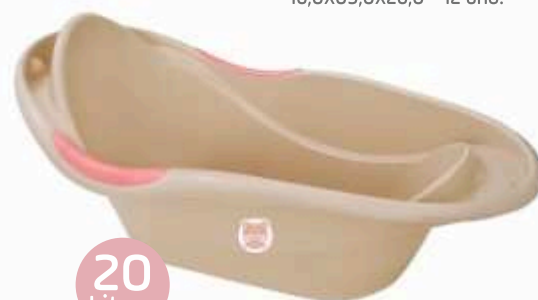

20 Litros

Ref.: 663
Banheira Inf. Baby Bear Menina
76,0x41,0x29,0 - 06 und.